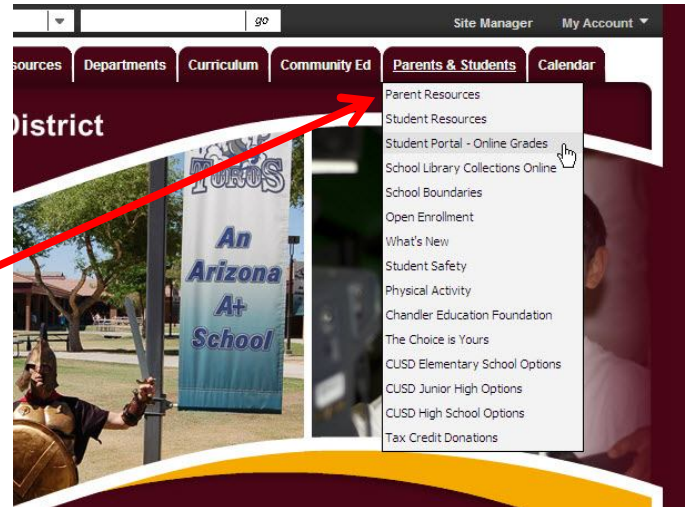

Chandler Unified School District

Infinite Campus (IC) Student Portal Grades 1st - 6th

What is it?

It is a logon website "Portal" where you, the student, can access your grade and class attendance. This will help you increase communication with your teachers.

What do you need to do to start using the Infinite Campus (IC) Student Portal?

You will need to activate your account. You can logon anywhere you have Internet access (at home, in a school or through your Smartphone). The activation is easy, but you'll need to follow these directions.

NOTE: You may find it helpful to print these directions now.

How to access:

Go to the Chandler Unified School District homepage: <http://www.cusd80.com>

- Click on the Parents & Students Tab
- Choose Student Portal-Online Grades
- Click on the Infinite Campus Portal icon

OR

Use this friendly URL:

<http://www.cusd80.com/studentportal>

The **Infinite Campus Portal Homepage** appears where you will enter your unique username and password.

Do **not** choose the options under *First time using Campus Portal?* As a student, **you already have a Campus Portal account.**

Firsttime using Campus Portal?

~~If you have been assigned a Campus Portal Activation Key, [click here](#)
If you do not have an Activation Key, [click here](#)~~

For your **User Name**, enter:

Capital "S" plus your **student number**

Example: S78788

For your **temporary password**, enter:

Capital "S" plus your **student number** plus your **birthdate** (MMDDYY)

Example: S78788051898

Capital "S"   Student number   Birthdate (MMDDYY)

Already have a Campus Portal account?

User Name

S78788

Password

.....

(S78788051898)

Log In

[Problems logging in?](#)